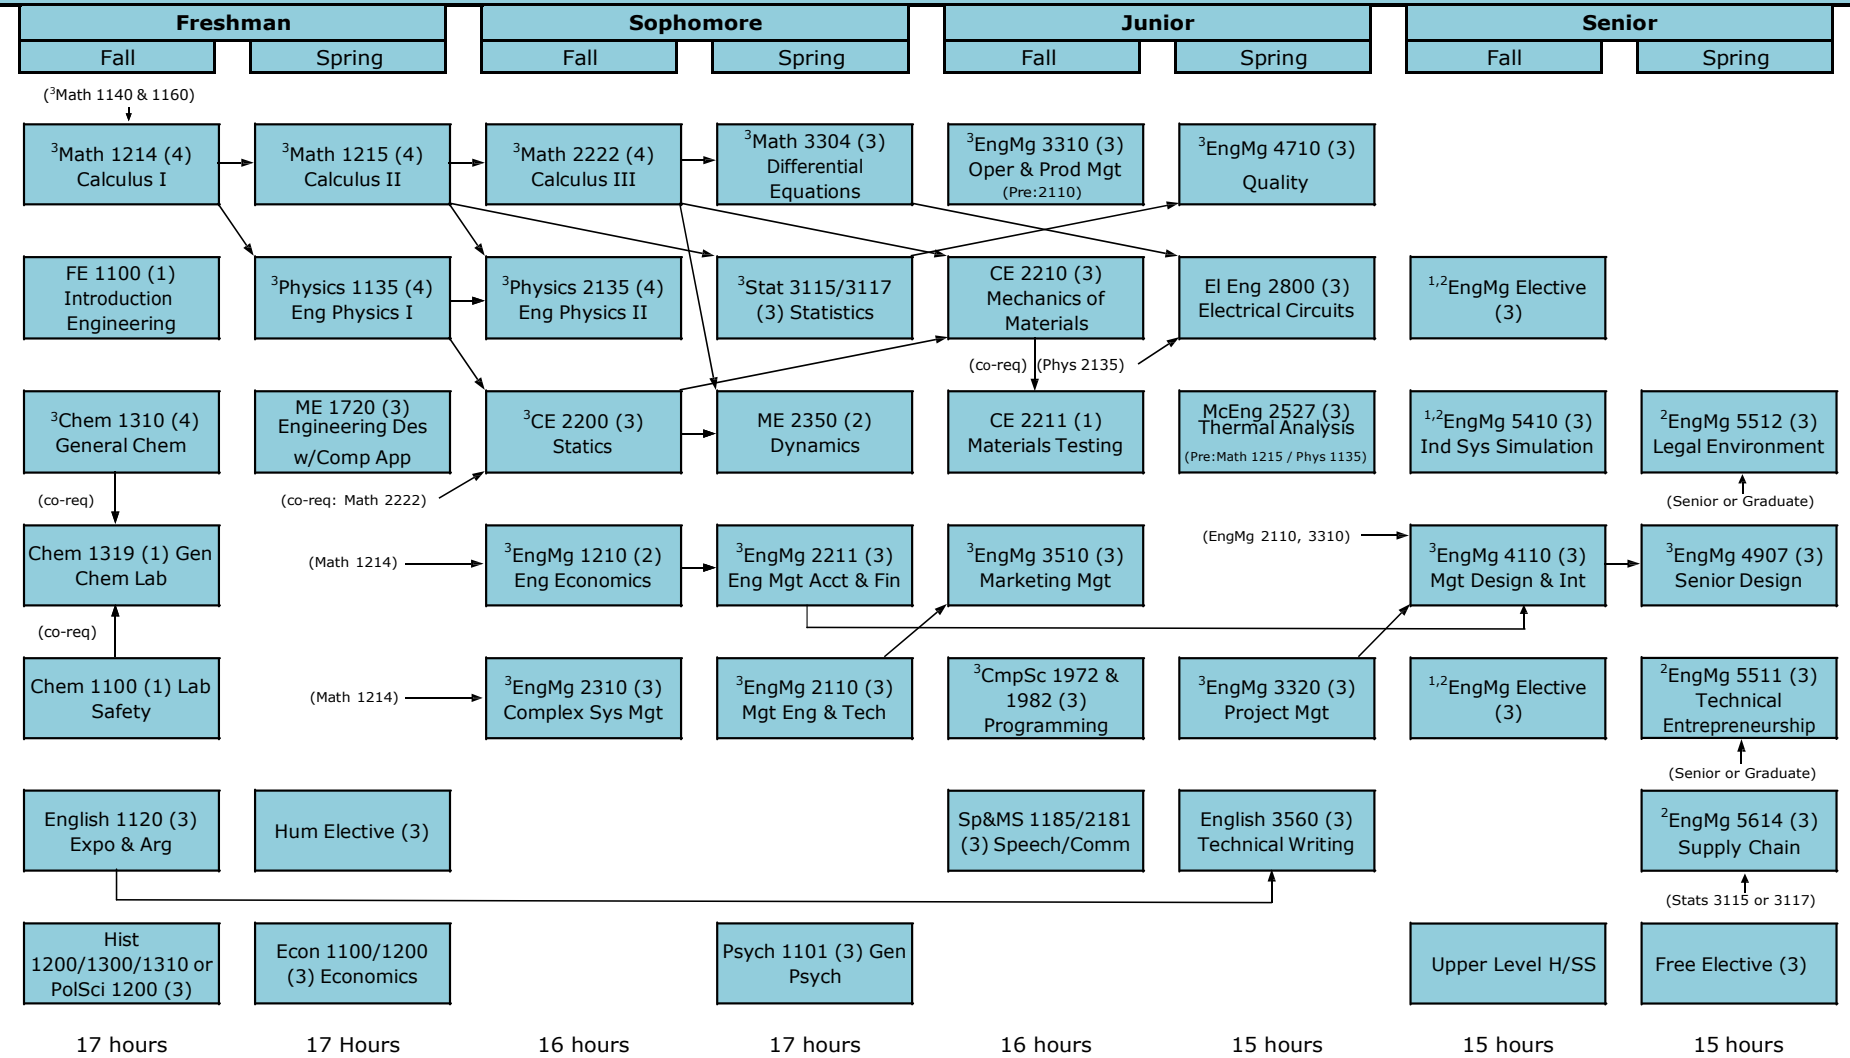

# B.S. Engineering Management, Management of Technology Emphasis

Effective for students entering the Engineering Management Program FS2015 or later.

<sup>1</sup>Eng Mg electives must be in consultation with your advisor.  
<sup>2</sup>Composite GPA for these six courses must be 2.x or better.  
<sup>3</sup>Course must be completed with a grade of "C" or better