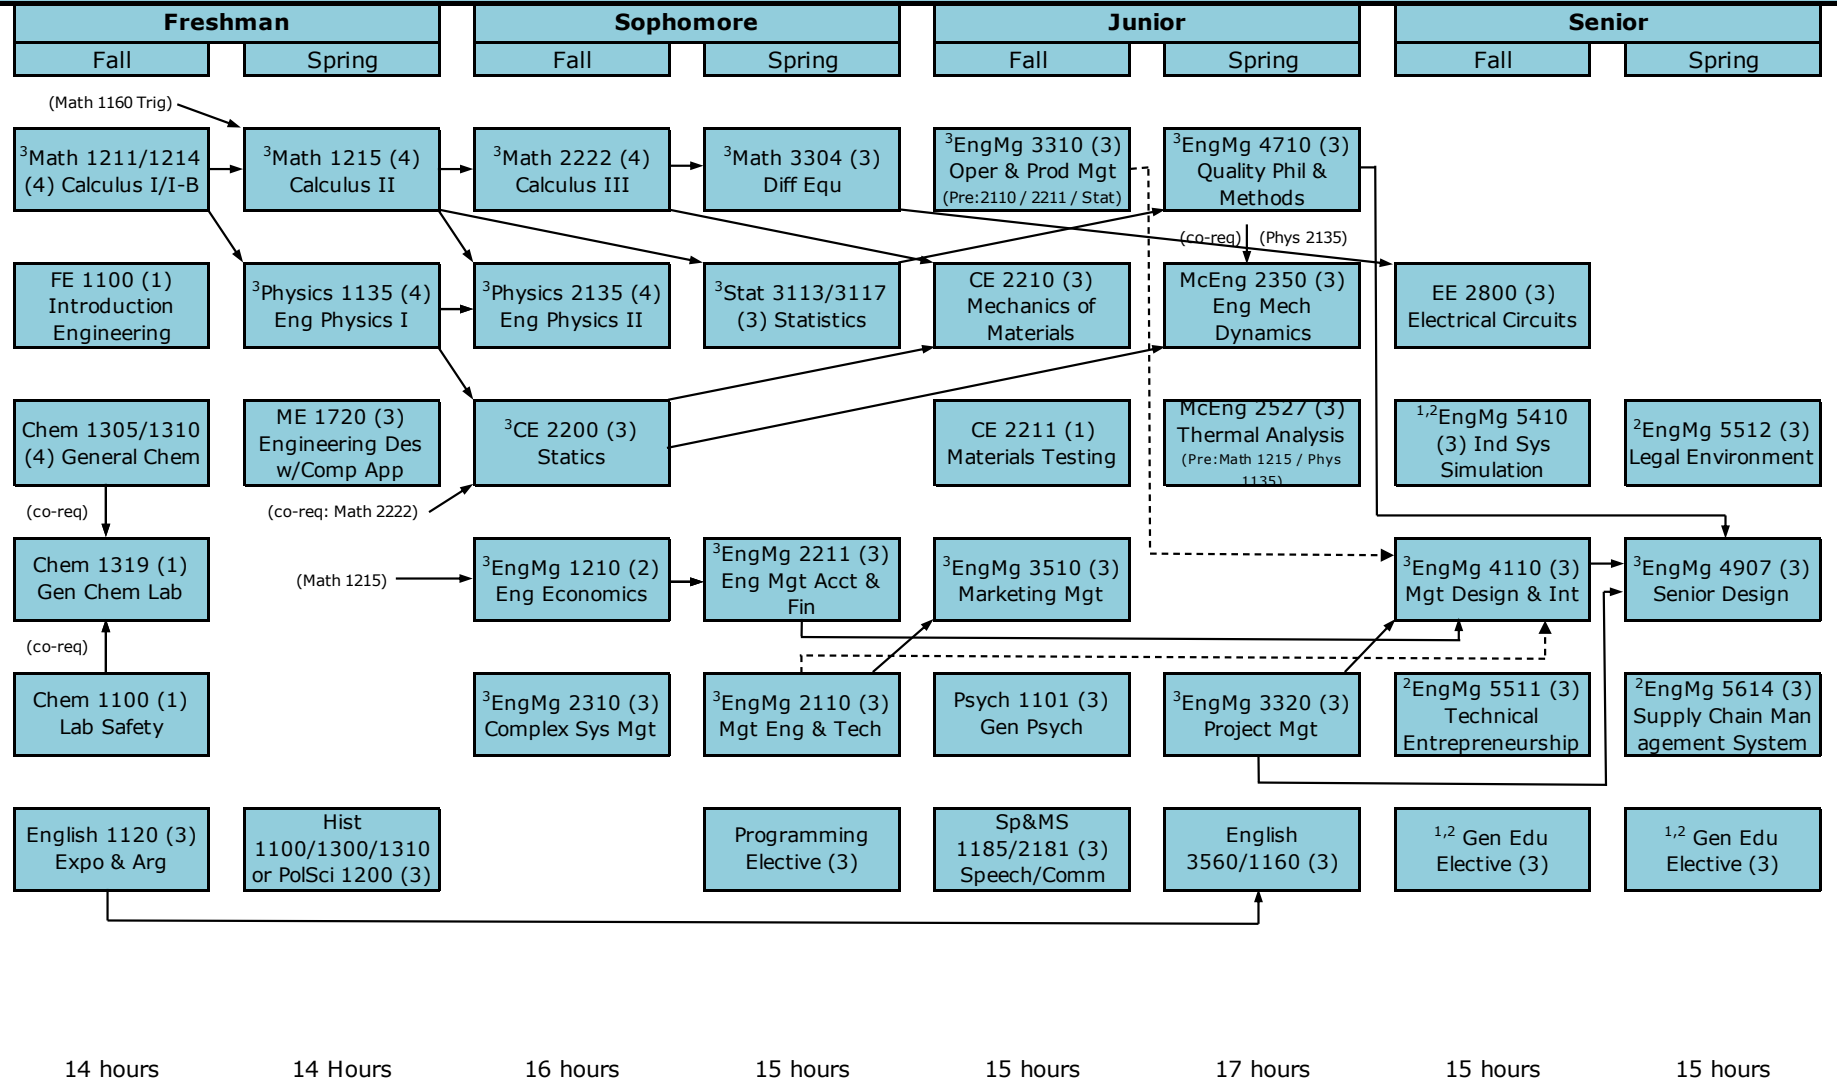

# B.S. Engineering Management, Management of Technology Emphasis

Effective for students entering the Engineering Management Program FS2026 or later.

<sup>1</sup>Eng Mg electives must be in consultation with your advisor.

<sup>2</sup>Composite GPA for these six courses must be 2.0 or better.

<sup>3</sup>Course must be completed with a grade of "C" or better